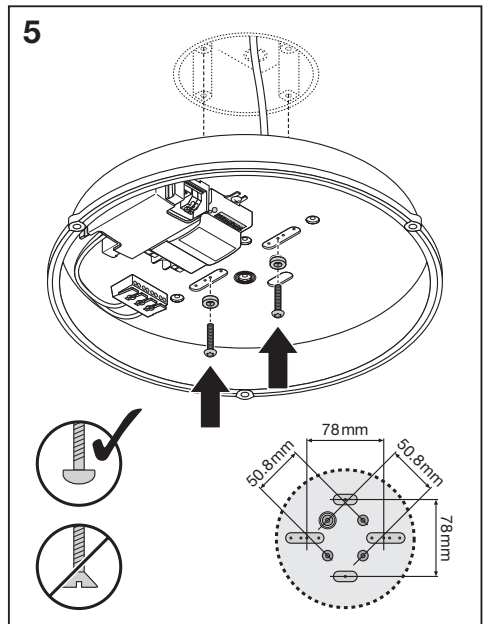

BULKHEAD ROUND BULKHEAD ROUND SENSOR