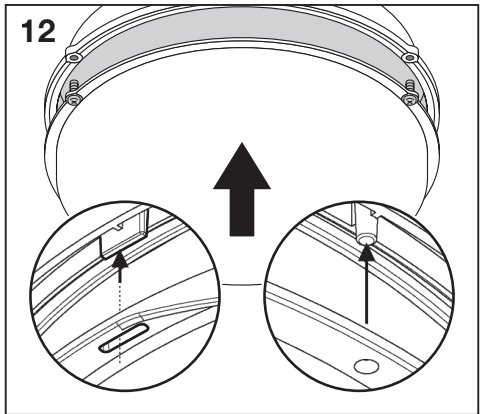

BULKHEAD ROUND BULKHEAD ROUND SENSOR