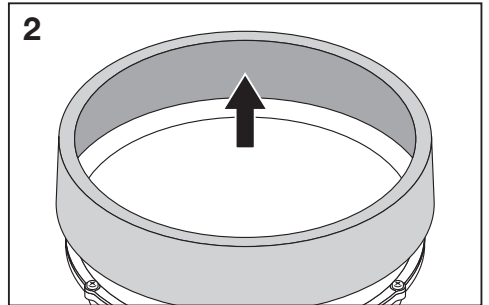

BULKHEAD ROUND BULKHEAD ROUND SENSOR