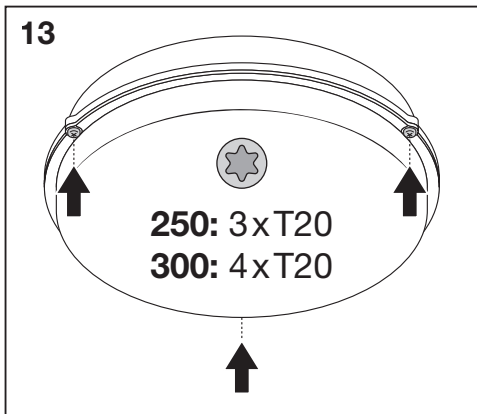

BULKHEAD ROUND BULKHEAD ROUND SENSOR