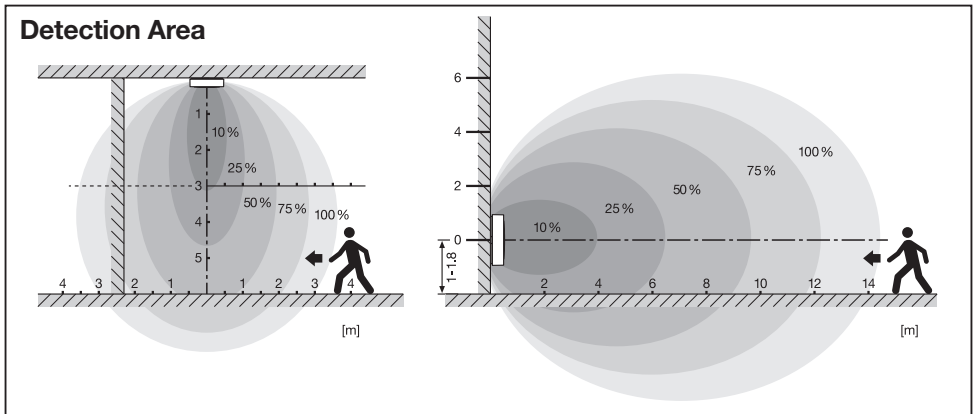

9

Detection Area

1	2	3	
ON	ON	ON	100%
-	ON	ON	75%
ON	-	ON	50%
-	-	ON	25%
-	-	-	10%

Hold Time

4	5	6	
ON	ON	ON	5s
-	ON	ON	30s
ON	-	ON	90s
-	-	ON	3min
ON	ON	-	20min
-	-	-	30min

Daylight Sensor

7	8	9	
-	-	-	Disable
ON	-	-	50 LUX
-	ON	-	25 LUX
ON	ON	-	10 LUX
ON	ON	ON	2 LUX