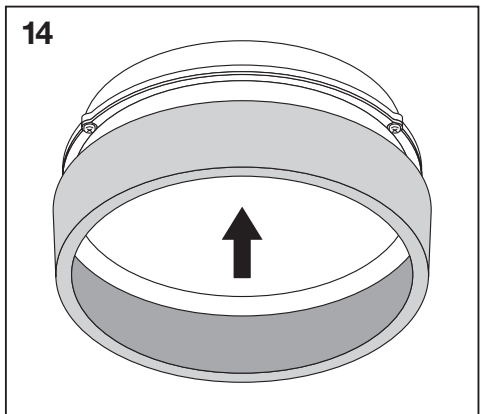

BULKHEAD ROUND BULKHEAD ROUND SENSOR