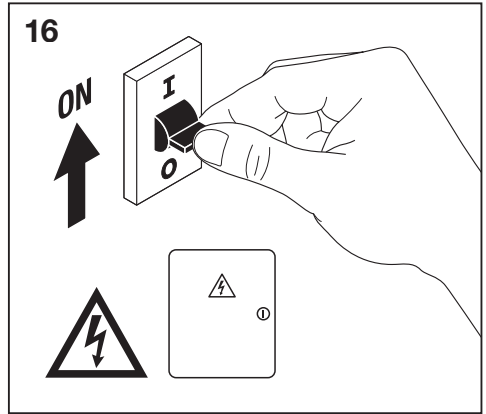

BULKHEAD ROUND BULKHEAD ROUND SENSOR