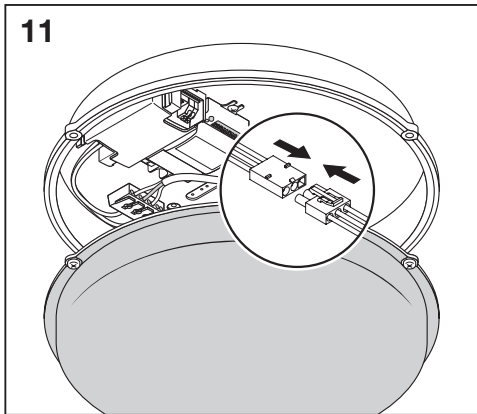

BULKHEAD ROUND BULKHEAD ROUND SENSOR