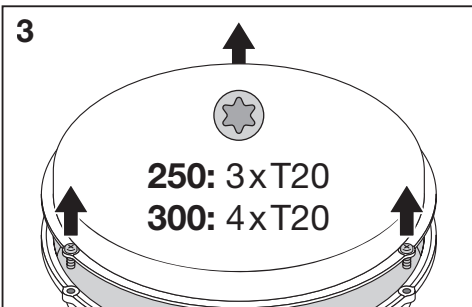

BULKHEAD ROUND BULKHEAD ROUND SENSOR