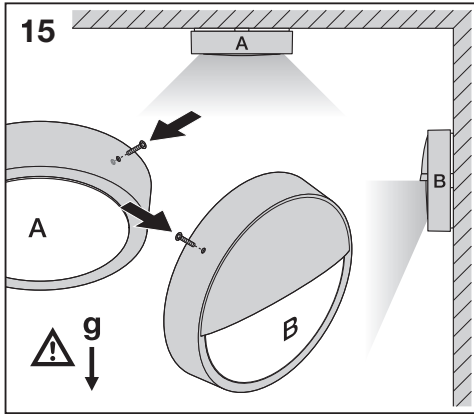

BULKHEAD ROUND BULKHEAD ROUND SENSOR