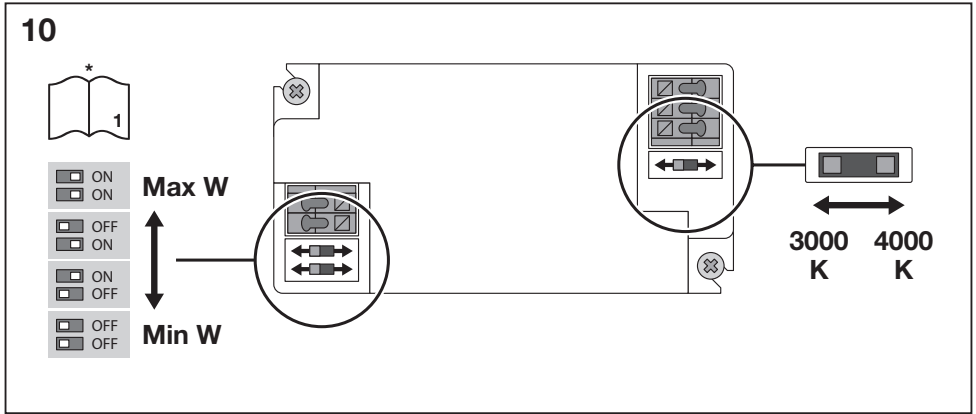

BULKHEAD ROUND BULKHEAD ROUND SENSOR