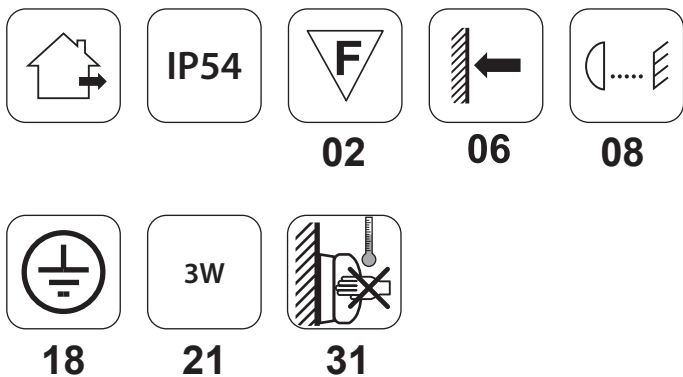

INSTRUCTION MANUAL A

EVEN

Art. 9148/9149
LED SMD, (6 x 0,5W) 3W

www.redogroup.com

Redo
GROUP

1

2

3

4

INSTRUCTION MANUAL A

EVEN

Art. 9150/9151
LED SMD, (6 x 0,5W) 3W

www.redogroup.com

Redo
GROUP

INSTRUCTION MANUAL A

EVEN