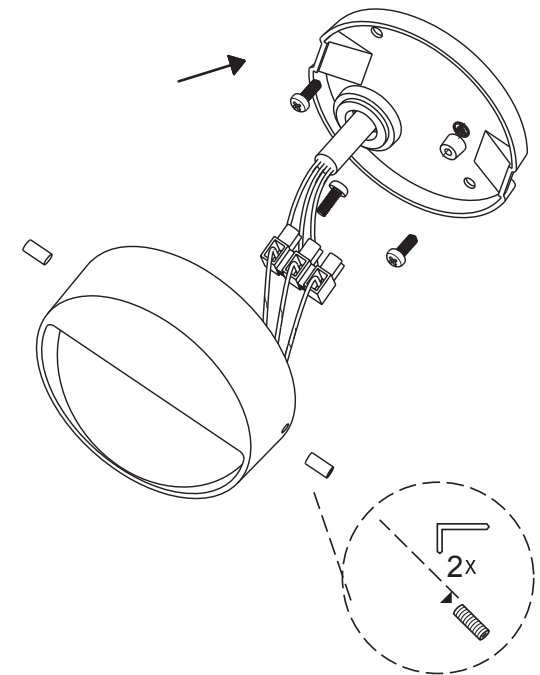

INSTRUCTION MANUAL A

EVEN

Art. 9148/9149
LED SMD, (6 x 0,5W) 3W

www.redogroup.com

Redo
GROUP

1

2

3

4

INSTRUCTION MANUAL A

EVEN

Art. 9150/9151
LED SMD, (6 x 0,5W) 3W

www.redogroup.com

Redo
GROUP

INSTRUCTION MANUAL A

EVEN