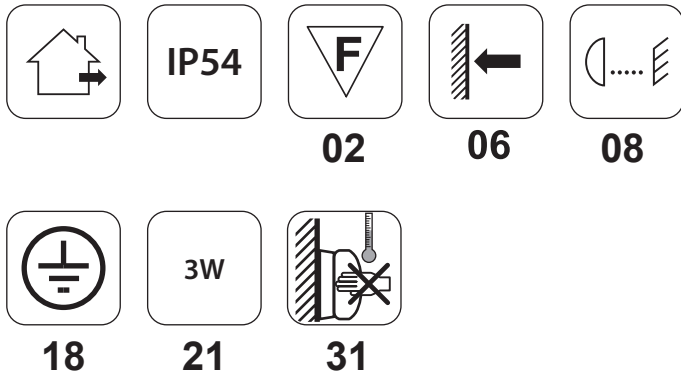

INSTRUCTION MANUAL A

EVEN

Art. 9148/9149
LED SMD, (6 x 0,5W) 3W

www.redogroup.com

Redo
GROUP

1

2

3

4

INSTRUCTION MANUAL A

EVEN

Art. 9150/9151
LED SMD, (6 x 0,5W) 3W

www.redogroup.com

Redo
GROUP

INSTRUCTION MANUAL A

EVEN