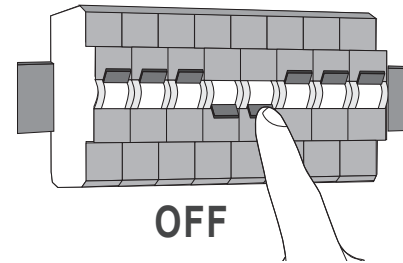

INSTRUCTION MANUAL A

EVEN

Art. 9148/9149
LED SMD, (6 x 0,5W) 3W

www.redogroup.com

Redo
GROUP

1

2

3

4