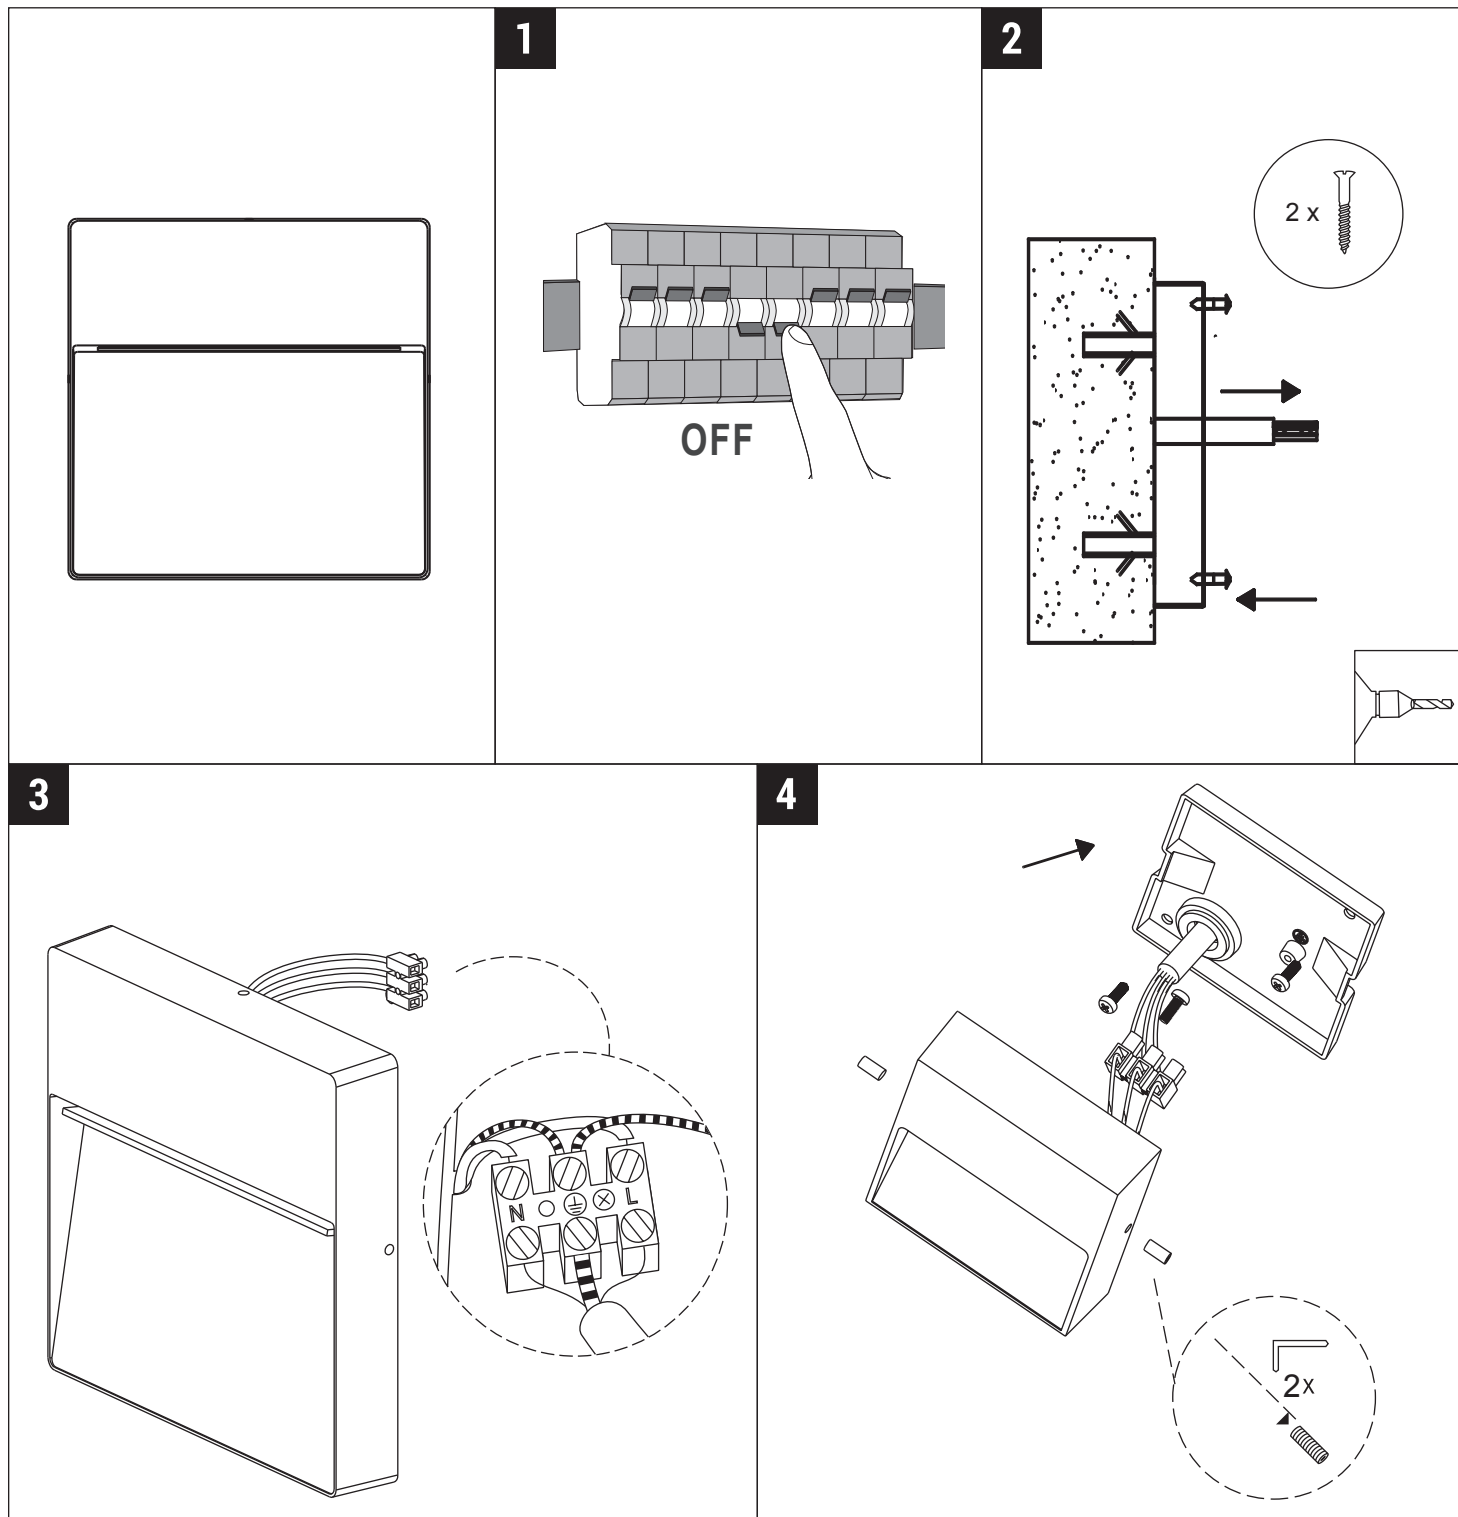

4

INSTRUCTION MANUAL A

EVEN

Art. 9150/9151
LED SMD, (6 x 0,5W) 3W

www.redogroup.com

Redo
GROUP

INSTRUCTION MANUAL A

EVEN