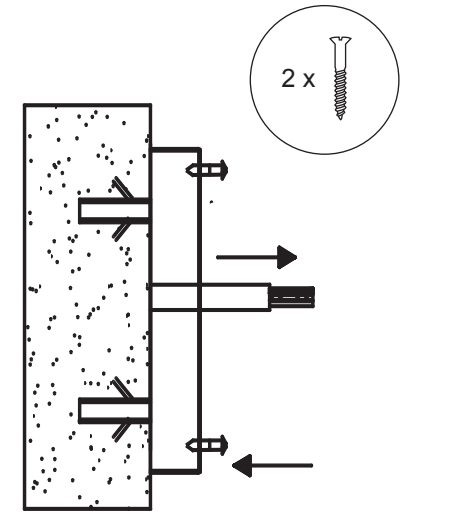

INSTRUCTION MANUAL A

EVEN

Art. 9152/9153
LED SMD, (30 x 0,2W) 6W

www.redogroup.com

IP54

F

02

06

08

18

6W

21

31

Redo
GROUP

1

OFF

2

2 x

3

4

2 x