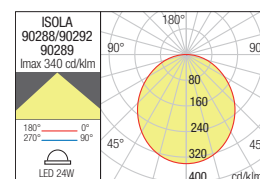

tuya SMART VERSION

90289	■ Dark Grey	-	Tuya

LED type	SMD LED, 288 pcs
Input voltage	220-240V, 50/60Hz
Power	24W
Lumen source/system	2800 lm/2120 lm
CCT	3000/4000/6500K
CRI	≥80