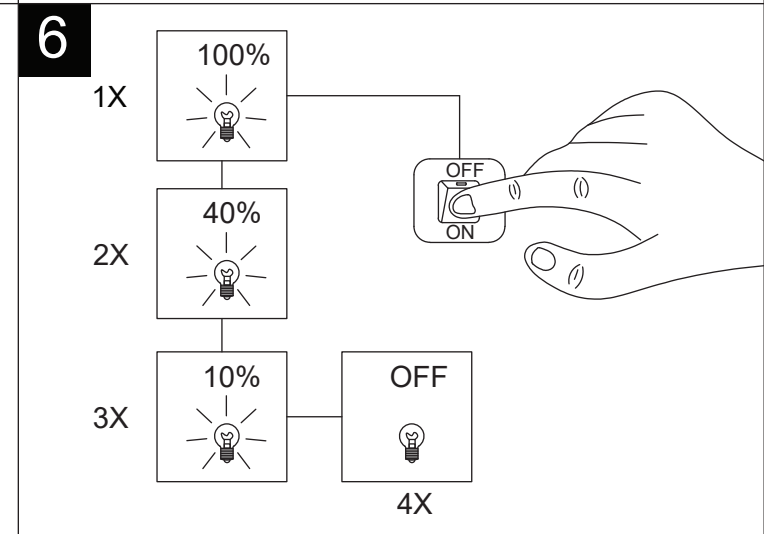

NOBU

Art. 01-3803, 01-3804, 01-3805 — SMD LED, 40W
 Art. 01-3806, 01-3807, 01-3808 — SMD LED, 60W
 Art. 01-3809, 01-3810, 01-3811 — SMD LED, 80W

NOBU

Art. 01-3812, 01-3813, 01-3814 — SMD LED, 80W
 Art. 01-3815, 01-3816, 01-3817 — SMD LED, 100W
 Art. 01-3818, 01-3819, 01-3820 — SMD LED, 120W