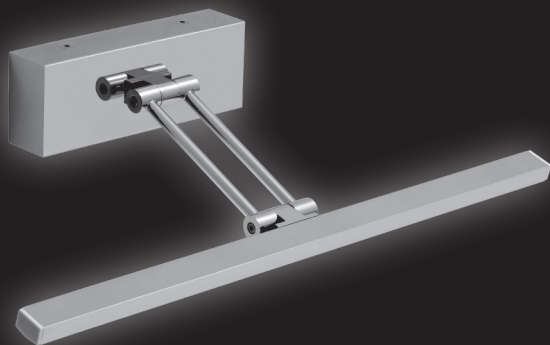

INSTRUCTION MANUAL A

LINEAR

Art. 01-451/452
LED SMD, 48 x 0,17W

Art. 01-453/454
LED SMD, 96 x 0,17W