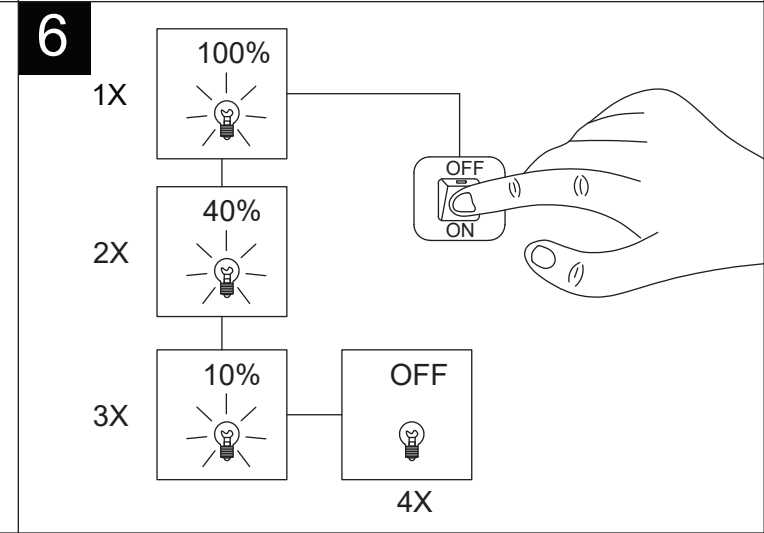

# ICONIC

Art. 01-3902, 01-3903, 01-3904 — SMD LED, 30W  
 Art. 01-3905, 01-3906, 01-3907 — SMD LED, 40W  
 Art. 01-3908, 01-3909, 01-3910 — SMD LED, 50W

# ICONIC

Art. 01-3917, 01-3918, 01-3919 — SMD LED, 80W

Art. 01-3920, 01-3921, 01-3922 — SMD LED, 110W

**1**

**OFF**

**2**

**3**

**4**