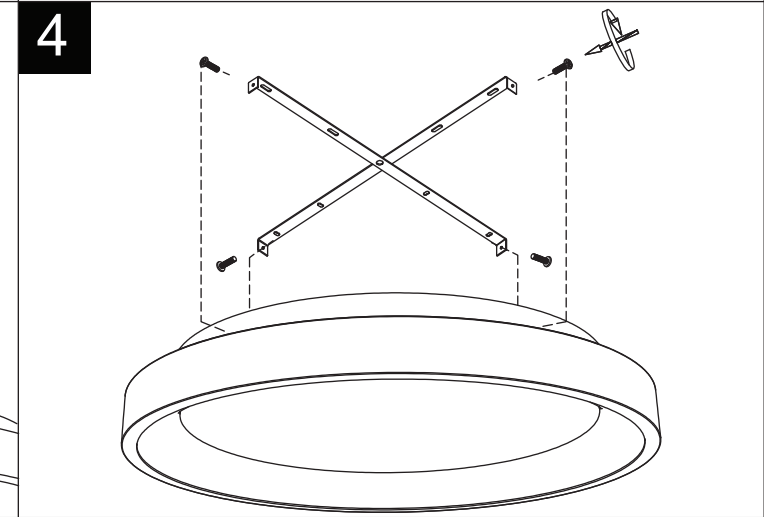

# ICONIC

Art. 01-3902, 01-3903, 01-3904 — SMD LED, 30W  
 Art. 01-3905, 01-3906, 01-3907 — SMD LED, 40W  
 Art. 01-3908, 01-3909, 01-3910 — SMD LED, 50W