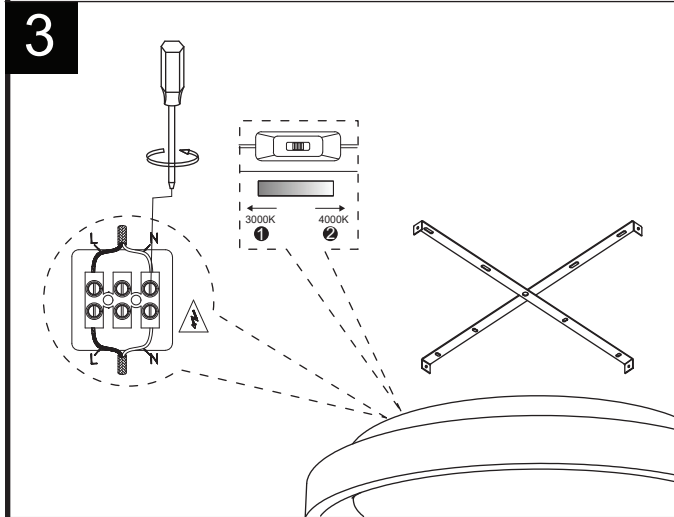

# ICONIC

Art. 01-3902, 01-3903, 01-3904 — SMD LED, 30W  
 Art. 01-3905, 01-3906, 01-3907 — SMD LED, 40W  
 Art. 01-3908, 01-3909, 01-3910 — SMD LED, 50W

# ICONIC

Art. 01-3917, 01-3918, 01-3919 — SMD LED, 80W

Art. 01-3920, 01-3921, 01-3922 — SMD LED, 110W

**1**

**OFF**

**2**

**3**

**4**