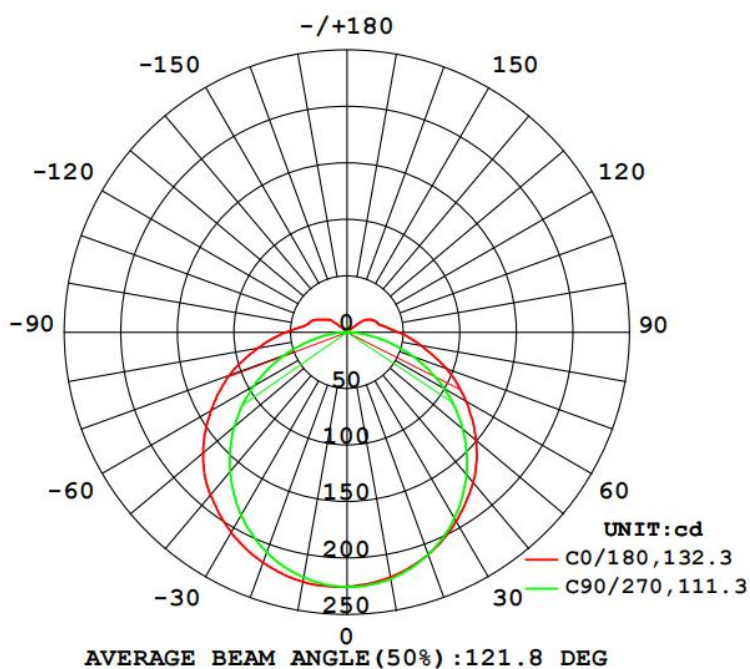

Inspiration:

- Commercial building
- Residential buildings
- Shopping mall
- Hotel
- Furniture

led neon flex

Electrical and photometric parameter:

Model NO.	CCT	CRI	Input Voltage	Current (A/m)	Power (W/m)	Lumen (lm/m)	Size (mm)	Running Length (mm)	Cut unit
NS1010-24-F9XX	3000K	>90	24VDC	0.3	7.2	380	W10*H10	5000	Free cut
	4000K					420			

Note:

1. The above parameters are tested based on 1M standard products.
2. There is an allowable error range of $\pm 10\%$ for power and luminous flux.
3. All the above parameters are typical values.

Beam Angle

Technical Solution

Shadowless End Cap	Outlet	Suitable type	Suitable cables
	Side	Mono color	Silicone material, round wire, outer diameter 5.5-6.0mm
	Bottom	Mono color	
	Top	Mono color	

Accessories

Product name	Model NO.	Dimension	Description	Photo
Top outlet end cap	AC-NT1010ECT		Dimension : L13*W12.5*H12.5mm Hole diameter: inside=4.5mm, outside=7mm	
Side outlet end cap	AC-NT1010ECS		Dimension: L18.5*W12*H12mm, Hole diameter: inside=4.5mm, outside=7mm	
End cap	AC-NT1010EC		Dimension : L12*W12*H12 mm	
Glue	NGL10		10ml/pc, for neonflex end cap assembling	