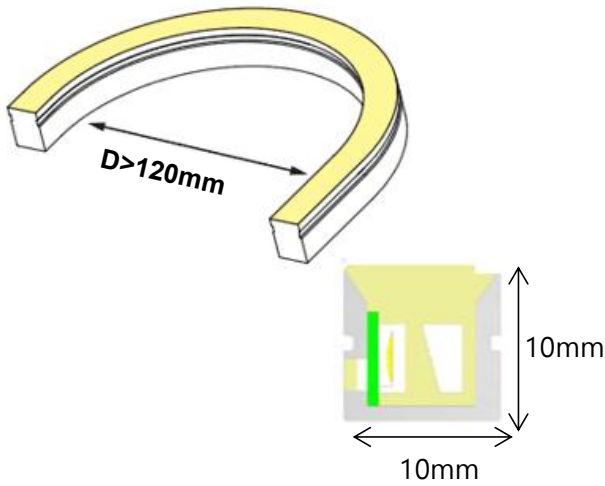

MUSELED PRO 

LED NEON FLEX SPECIFICATION SIDE BEND NS1010

V2.0

Features:

-Eco-Friendly Silicone Material: Single-piece extrusion molding with high light transmittance, uniform 10mm light-emitting surface.

Inspiration:

- Commercial building
- Residential buildings
- Shopping mall
- Hotel
- Furniture

led neon flex

Electrical and photometric parameter:

Model NO.	CCT	CRI	Input Voltage	Current (A/m)	Power (W/m)	Lumen (lm/m)	Size (mm)	Running Length (mm)	Cut unit
NS1010-24-F9XX	3000K	>90	24VDC	0.3	7.2	380	W10*H10	5000	Free cut
	4000K					420			

Technical Solution

Shadowless End Cap	Outlet	Suitable type	Suitable cables
	Side	Mono color	Silicone material, round wire, outer diameter 5.5-6.0mm
	Bottom	Mono color	
	Top	Mono color	

Accessories

Product name	Model NO.	Dimension	Description	Photo
Top outlet end cap	AC-NT1010ECT		Dimension : L13*W12.5*H12.5mm Hole diameter: inside=4.5mm, outside=7mm	
Side outlet end cap	AC-NT1010ECS		Dimension: L18.5*W12*H12mm, Hole diameter: inside=4.5mm, outside=7mm	
End cap	AC-NT1010EC		Dimension : L12*W12*H12 mm	
Glue	NGL10		10ml/pc, for neonflex end cap assembling	

Accessories

Product name	Model NO.	Dimension	Description	Photo
Alu install clip	AC-NT1010A-30		Lenght: 30mm, Size: W11.6*H11.9mm, Materilas: Alu	
Alu install carrier	AC-NT1010A-1000		Lenght: 1000mm, Size : W11.6*H11.9mm, Materilas: Alu	
Modable groove	AS-NT1010M-1000		Length : 1000mm, Size : W13*H9.9mm, Materilas: Stainless steel	