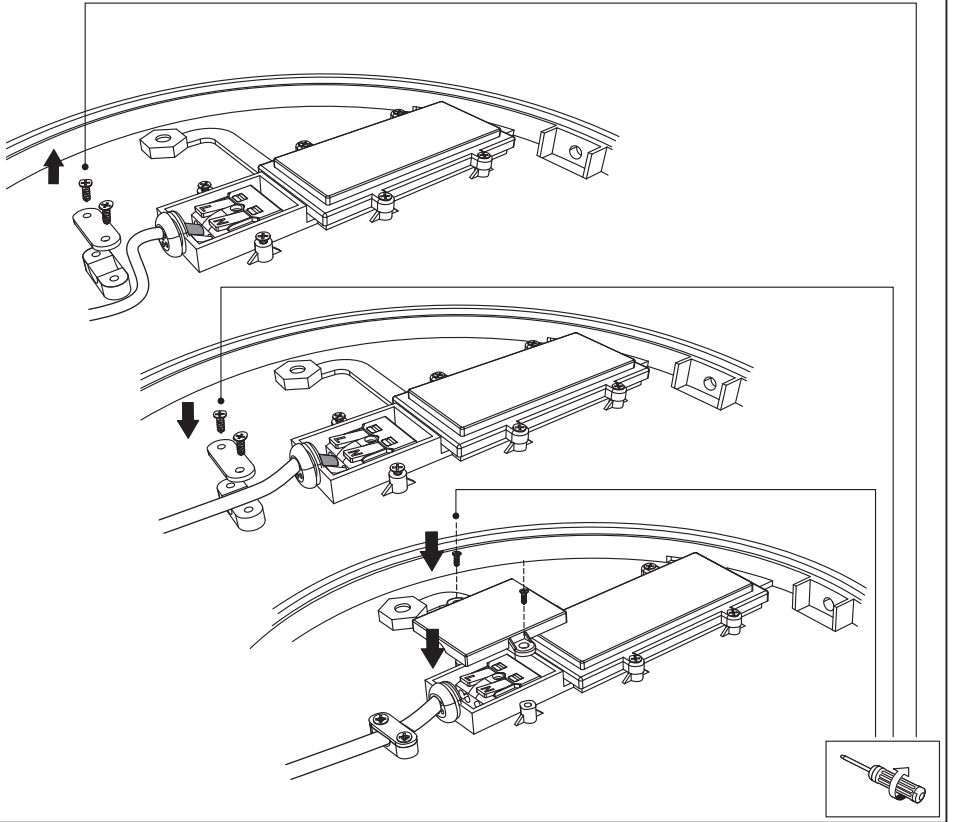

6

7

	EAN	n	LED	QR code	ENERGY * X =
ORBIS DISC 30CM 22WCLICKCCT IP44 CH	4099854446832	1	AC60815		D
ORBIS DISC 30CM 22WCLICKCCT IP44 WT	4099854447426	1	AC60815		D
ORBIS DISC 30CM 22WCLICKCCT IP44 WD	4099854446856	1	AC60815		D