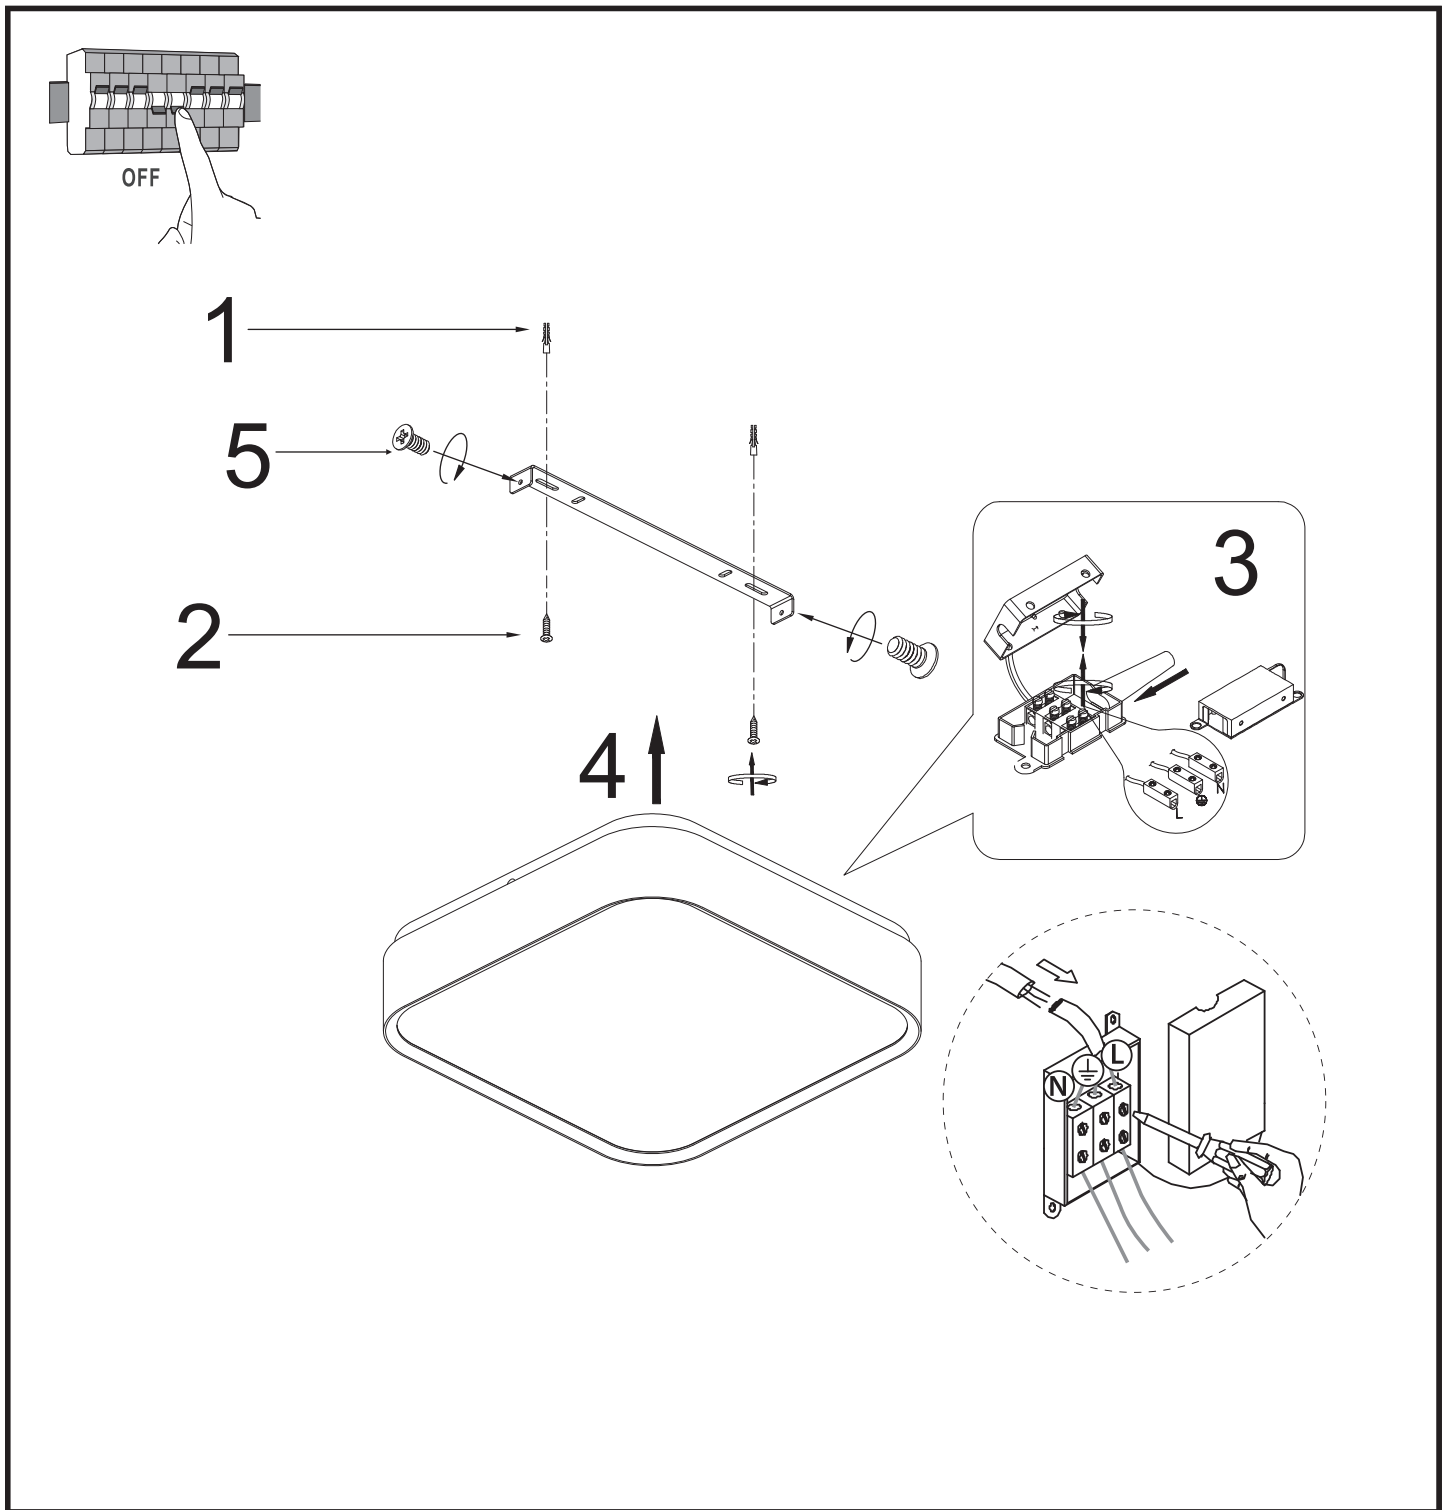

YOMO

Art. 01-2564, 01-2565, 01-2566
SMD LED, 2 x 14,5W

40

YOMO

Art. 01-2567, 01-2568, 01-2569

SMD LED, 2 x 21,8W

Art. 01-2570, 01-2571, 01-2572

SMD LED, 2 x 26,8W

			IP20	
01	03	05	10	11
	43,6W 53,6W			
12	16	17	23	24
27	31	33	34	

YOMO

Art. 01-2573, 01-2574, 01-2575
SMD LED, 2 x 16W

YOMO

Art. 01-2576, 01-2577, 01-2578

SMD LED, 2 x 23,5W

Art. 01-2579, 01-2580, 01-2581

SMD LED, 2 x 30W