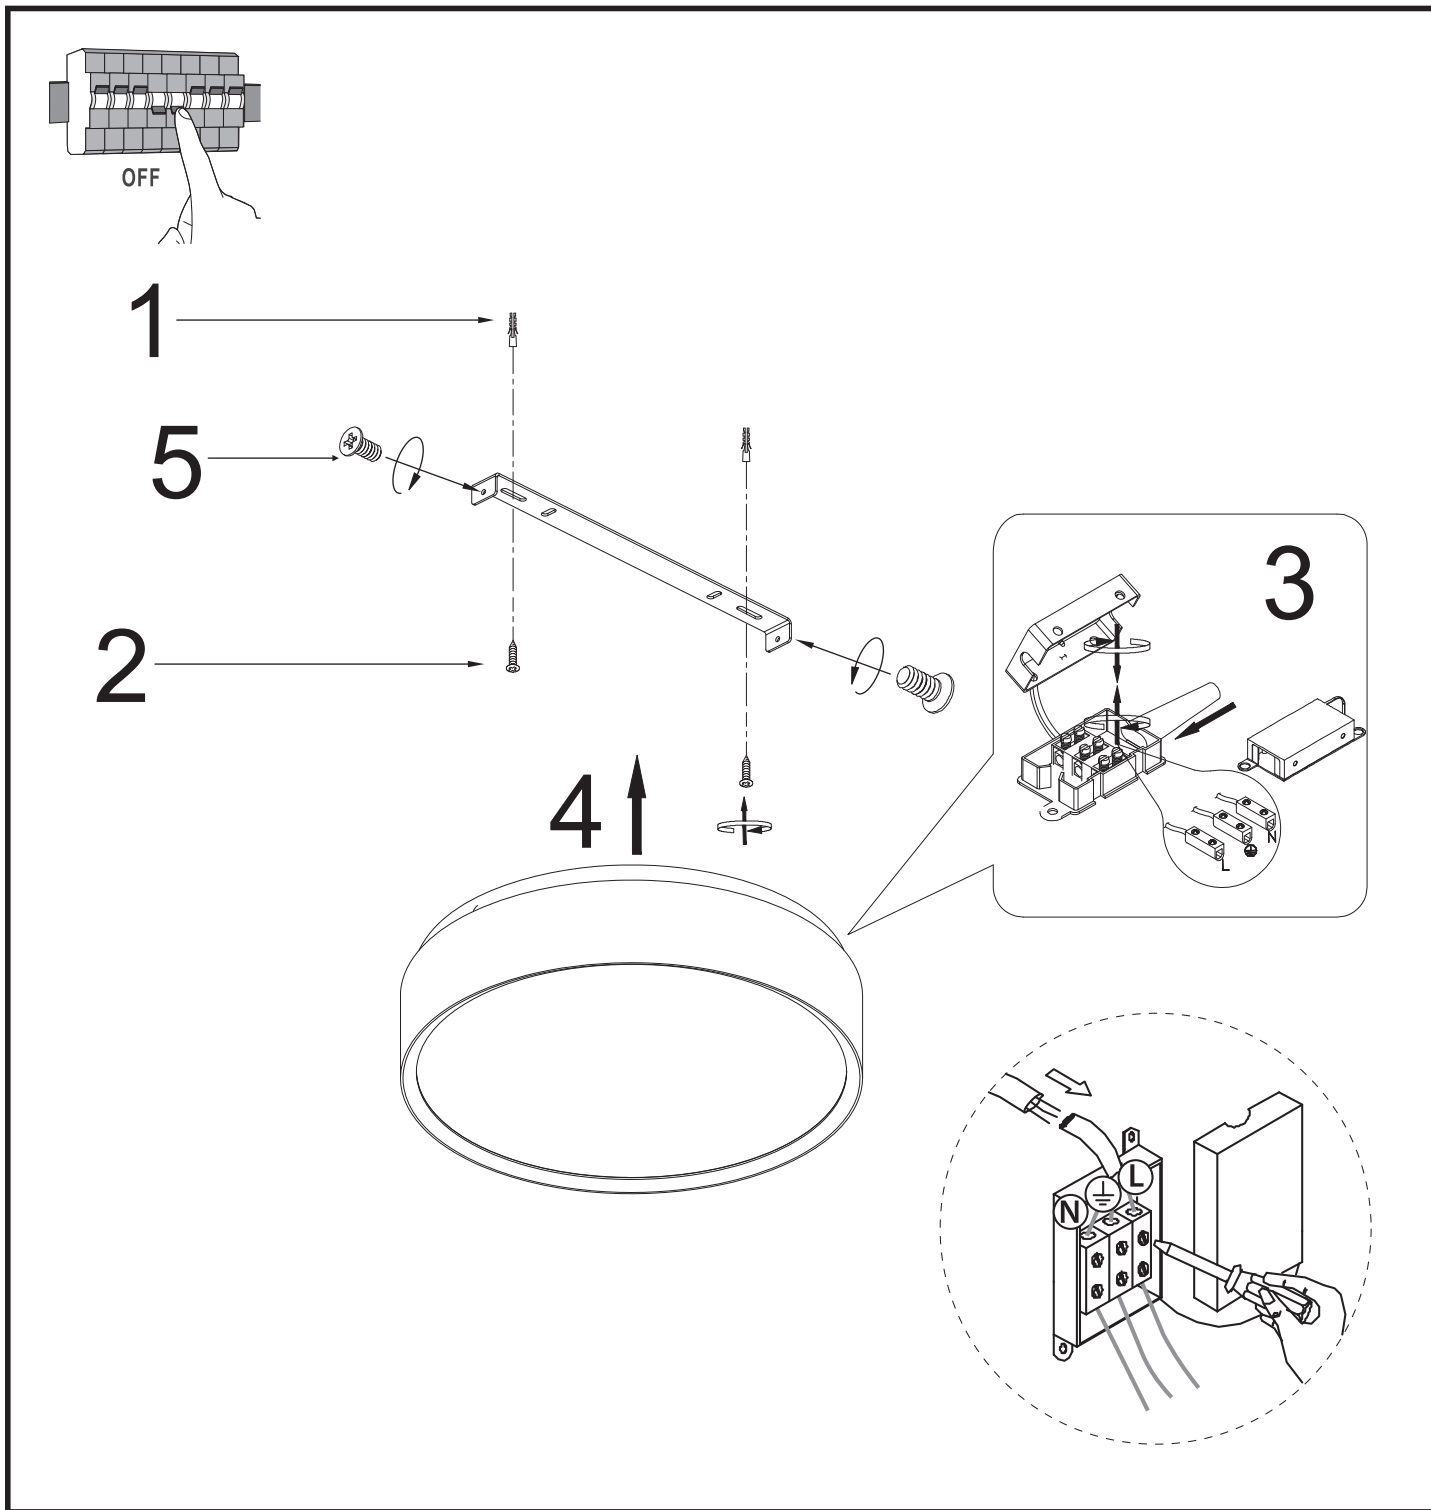

YOMO

Art. 01-2564, 01-2565, 01-2566
SMD LED, 2 x 14,5W

40

YOMO

Art. 01-2567, 01-2568, 01-2569

SMD LED, 2 x 21,8W

Art. 01-2570, 01-2571, 01-2572

SMD LED, 2 x 26,8W

			IP20	
01	03	05	10	11
	43,6W 53,6W			
12	16	17	23	24
27	31	33	34	

YOMO

Art. 01-2573, 01-2574, 01-2575
SMD LED, 2 x 16W

YOMO

Art. 01-2576, 01-2577, 01-2578

SMD LED, 2 x 23,5W

Art. 01-2579, 01-2580, 01-2581

SMD LED, 2 x 30W