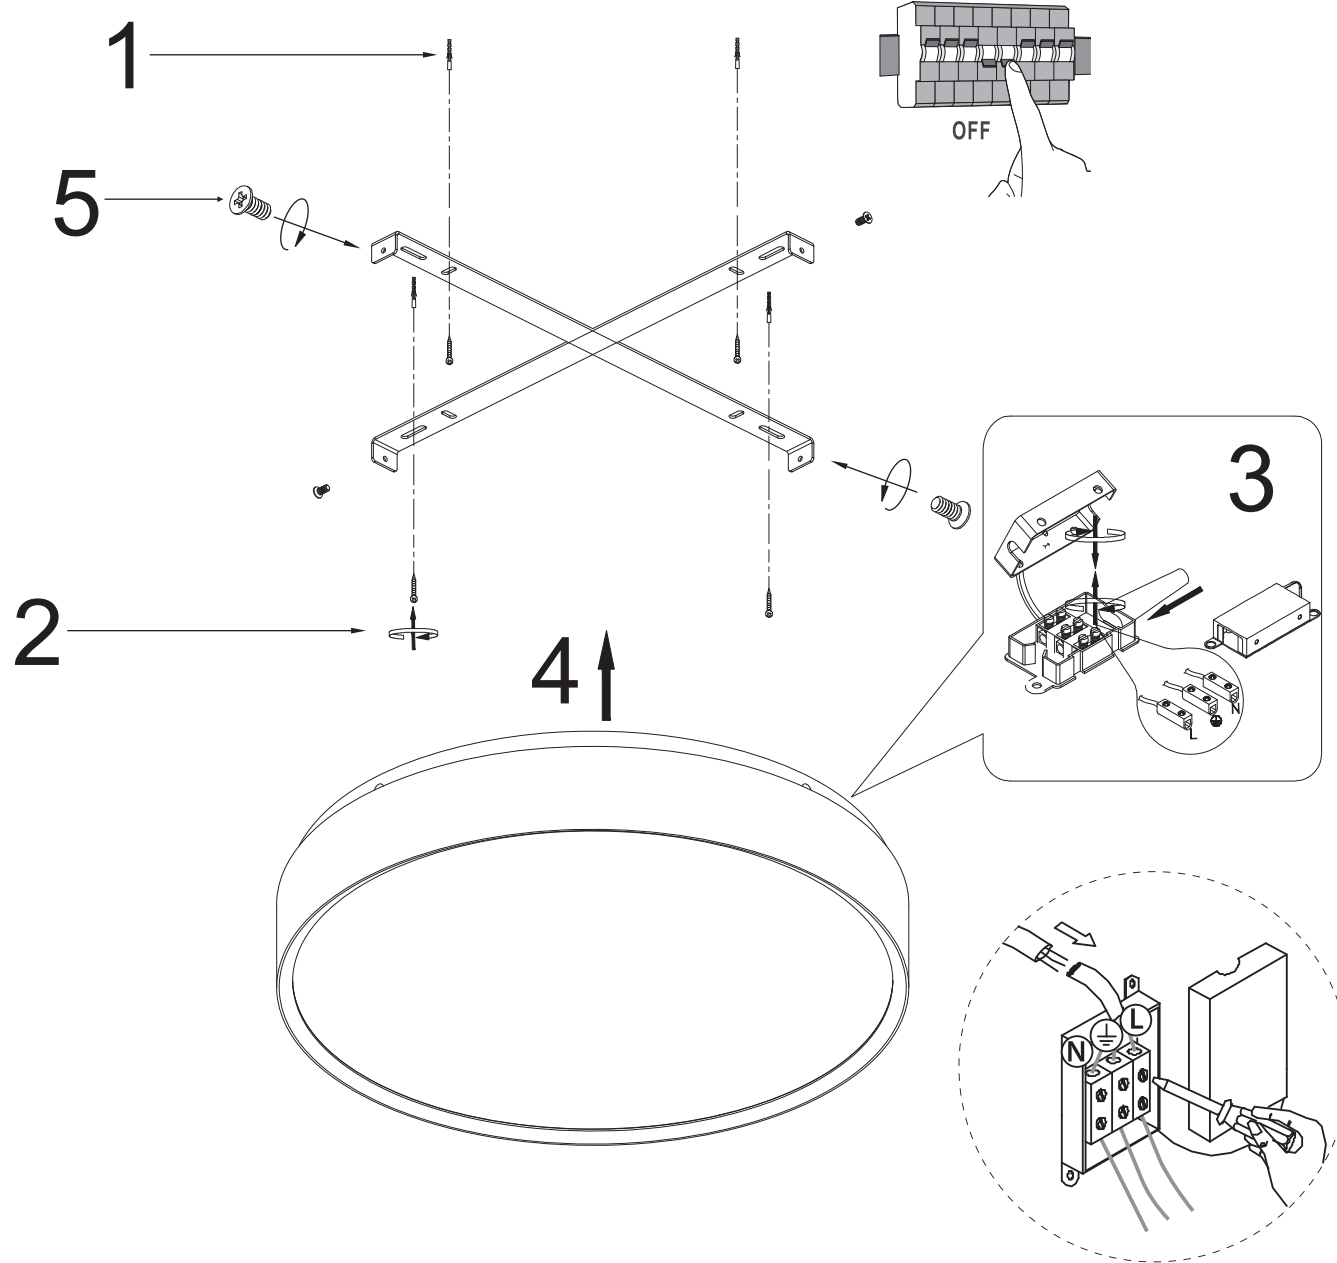

YOMO

Art. 01-2564, 01-2565, 01-2566
SMD LED, 2 x 14,5W

40

YOMO

Art. 01-2567, 01-2568, 01-2569

SMD LED, 2 x 21,8W

Art. 01-2570, 01-2571, 01-2572

SMD LED, 2 x 26,8W

			IP20	
01	03	05	10	11
	43,6W 53,6W			
12	16	17	23	24
27	31	33	34	

YOMO

Art. 01-2573, 01-2574, 01-2575
SMD LED, 2 x 16W

YOMO

Art. 01-2576, 01-2577, 01-2578

SMD LED, 2 x 23,5W

Art. 01-2579, 01-2580, 01-2581

SMD LED, 2 x 30W